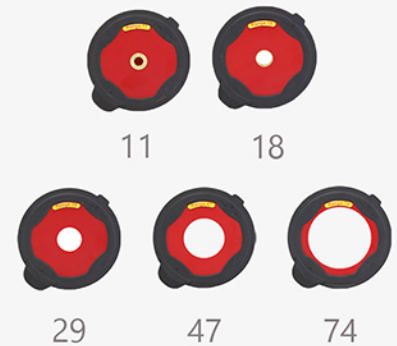

Retrotec's Model 350x

rev 2023-07-18

Residential DucTester QuickGuide

The
GOLD STANDARD
of Duct Testers.

Included Range Plugs

Unpack, connect gauge

Check boxes () for each step.

- Remove everything from the case.
- Power on the gauge, tap the screen & check the battery state. Charge if necessary.
- Setup wifi connection to get access to additional video assistance.
- Connect yellow, green and blue tubes to the gauge.

Gauge remains connected like this for all tests.